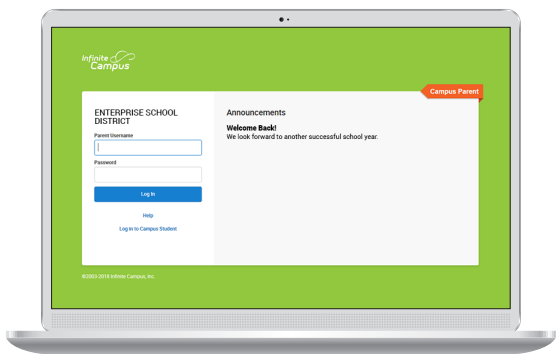

Parents & Students, information is at your fingertips.

Available starting July 10, 2019!

Access on the Web Campus Student and Campus Parent

Campus Student and Campus Parent are designed to provide real-time access to student information. The easy-to-use design displays what is currently happening in the classroom so you can understand, monitor, and participate in the educational process.

- » Announcements
- » Assignments
- » Attendance
- » Grades
- » Schedules

Links will be available on the Fulton County Schools website and each school website

AND

Download the Mobile App Campus Student and Campus Parent