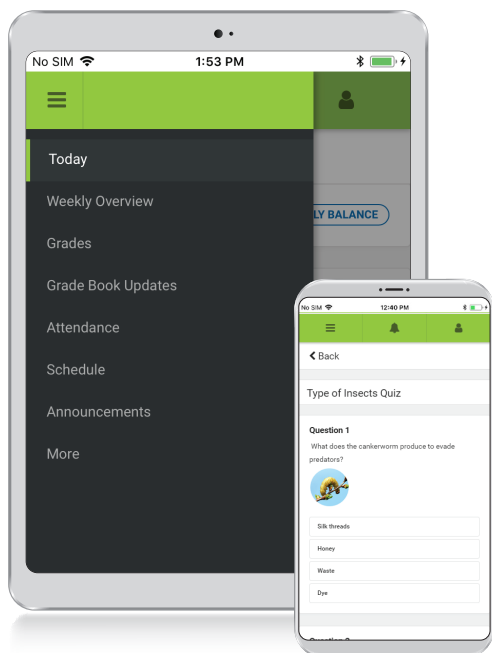

Parents & Students, information is at your fingertips.

Available starting July 10, 2019!

Access on the Web Campus Student and Campus Parent

Campus Student and Campus Parent are designed to provide real-time access to student information. The easy-to-use design displays what is currently happening in the classroom so you can understand, monitor, and participate in the educational process.

- » Announcements
- » Assignments
- » Attendance
- » Grades
- » Schedules

Links will be available on the Fulton County Schools website and each school website

AND

Download the Mobile App Campus Student and Campus Parent

Announcements

Quickly see district announcements as they are posted.

Assignments

Browse assignments by specific class or due date.

Attendance

Review attendance events in summary and detail form.

Grades

Immediate access to grades as they are posted.